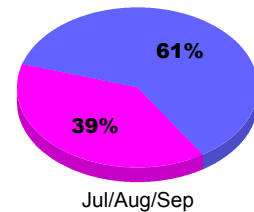

Gender Comparison 2012-2013