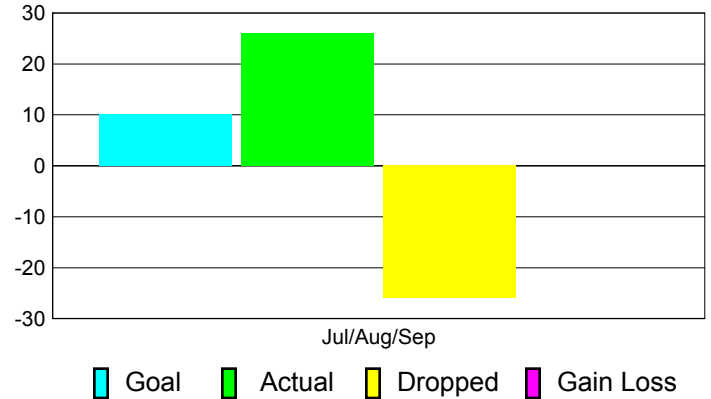

### YTD Status Quo Clubs 2012-2013

Status Quo Clubs Compared to Status Quo Members

## MEMBERSHIP

**Membership Results  
2012-2013**

**Membership  
2011-2012**

Month	Net Memb Goal	Actual New Memb	Actual Dropped Memb	Gain/Loss of Memb	Gain/Loss of Memb
Jul/Aug/Sep	10	26	-26	0	-21
<b>Totals</b>	<b>10</b>	<b>26</b>	<b>-26</b>	<b>0</b>	<b>-21</b>

### Membership Results 2012-2013

Goal, New, Dropped, Gain/Loss

### Comparison of Membership Gain/Loss

Current Year Compared to the Previous Year